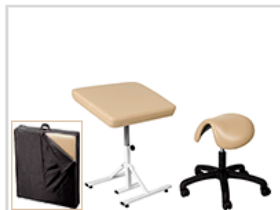

REFoff792 £275
Ascott reflexology stool set