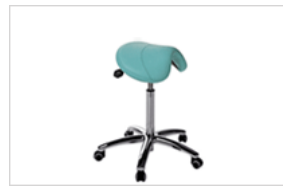

OPC203 £265  
Portable low cable table

ASCOTT – Portable Massage Chairs

APC621 £309  
Ultra-light massage chair

ASCOTT – Portable Reflexology / Foot Stools

ARF600 £125  
Folding foot stool

Seating

BURLEY –Saddle Seats

BST792 £110  
Compact saddle stool

BST793 £140  
Tilt top compact saddle stool

BST790 £120  
Saddle stool

BST791 £150  
Tilt top saddle stool

BST795 £230  
Tilt top saddle chair

BST794 £165  
High rise saddle chair